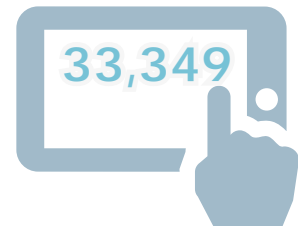

SEPTEMBER – DECEMBER 2022

10,008

eLibrary unique users

Total searches using library and archive search tools

Items borrowed

Full text journal articles downloaded

Website unique page views  
[rcn.org.uk/library](http://rcn.org.uk/library)

Library subject guides unique page views

Visitors to online exhibitions

Digital records accessed

Quality checking suspended during Q4 so no data available

email enquiries answered within 1 working day

Quality checking suspended during Q4 so no data available