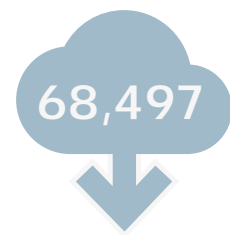

SEPTEMBER – DECEMBER 2022

10,008

eLibrary unique users

Total searches using library and archive search tools

Items borrowed

Full text journal articles downloaded

Website unique page views  
[rcn.org.uk/library](http://rcn.org.uk/library)